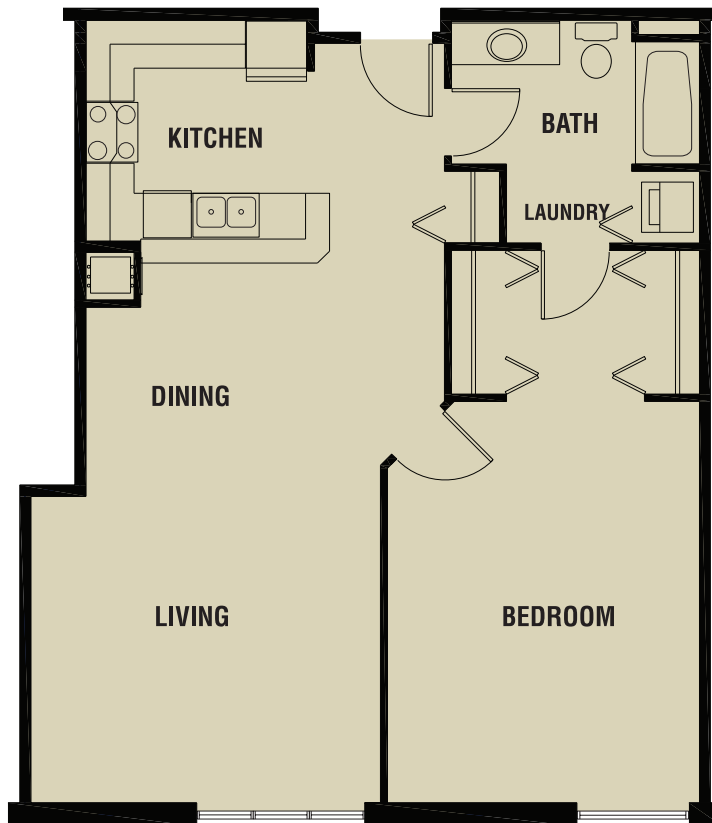

The Zanzibar

One Bedroom

901 square feet

This graphic represents the typical floor plan design for this model. Slight variances do occur depending on the location in the building.