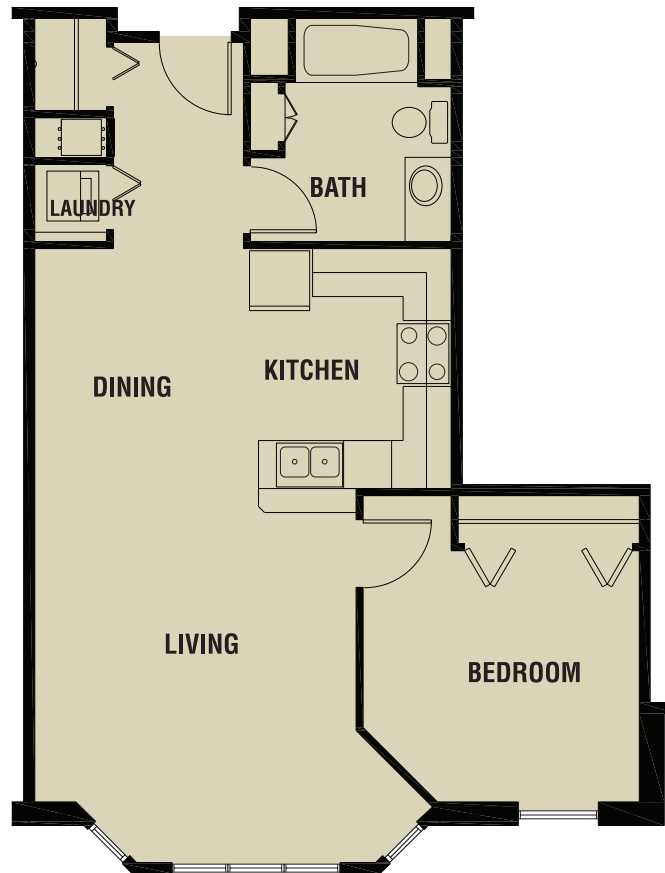

## The Southampton

One Bedroom

739 square feet

This graphic represents the typical floor plan design for this model. Slight variances do occur depending on the location in the building.