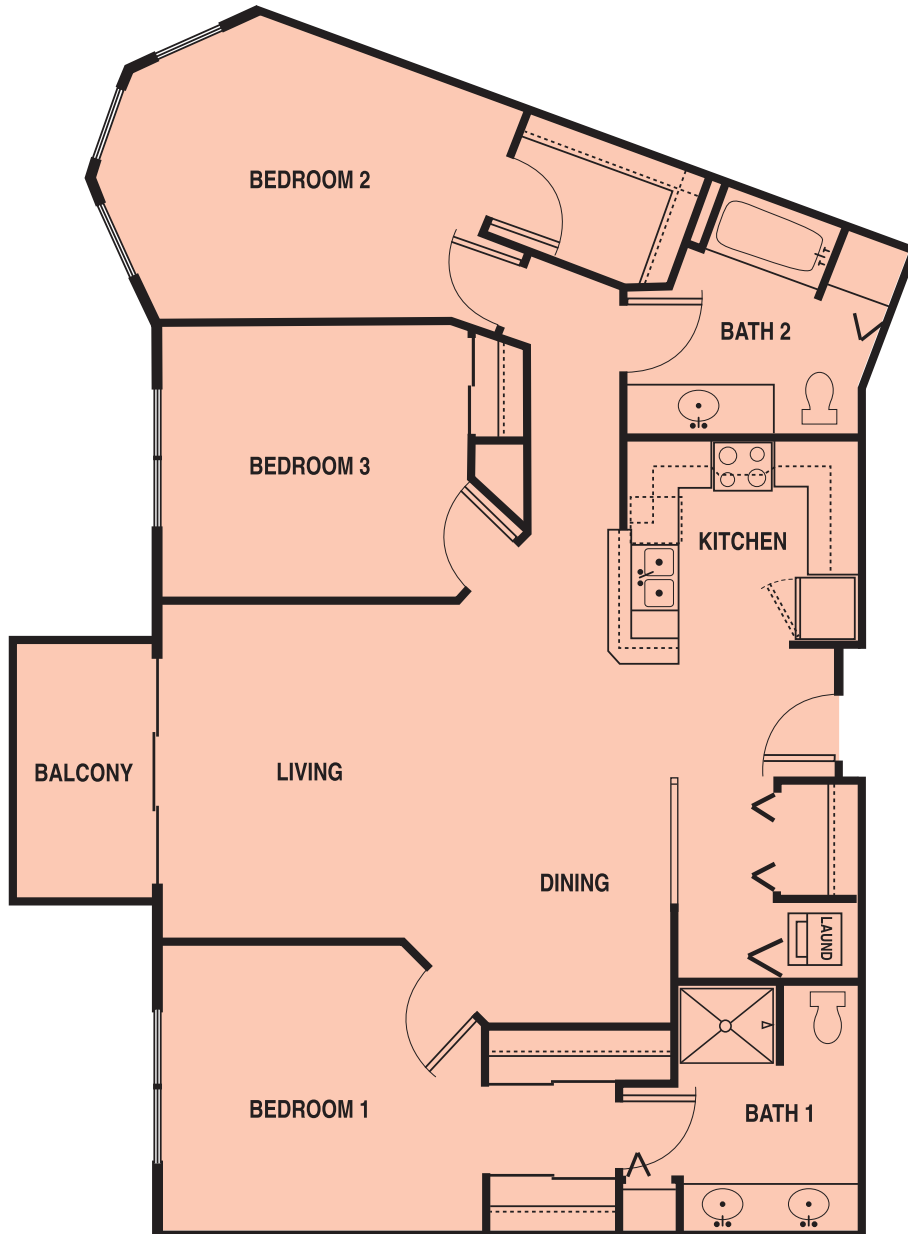

The Newport

Three Bedroom

1,363 square feet

This graphic represents the typical floor plan design for this model. Slight variances do occur depending on the location in the building.