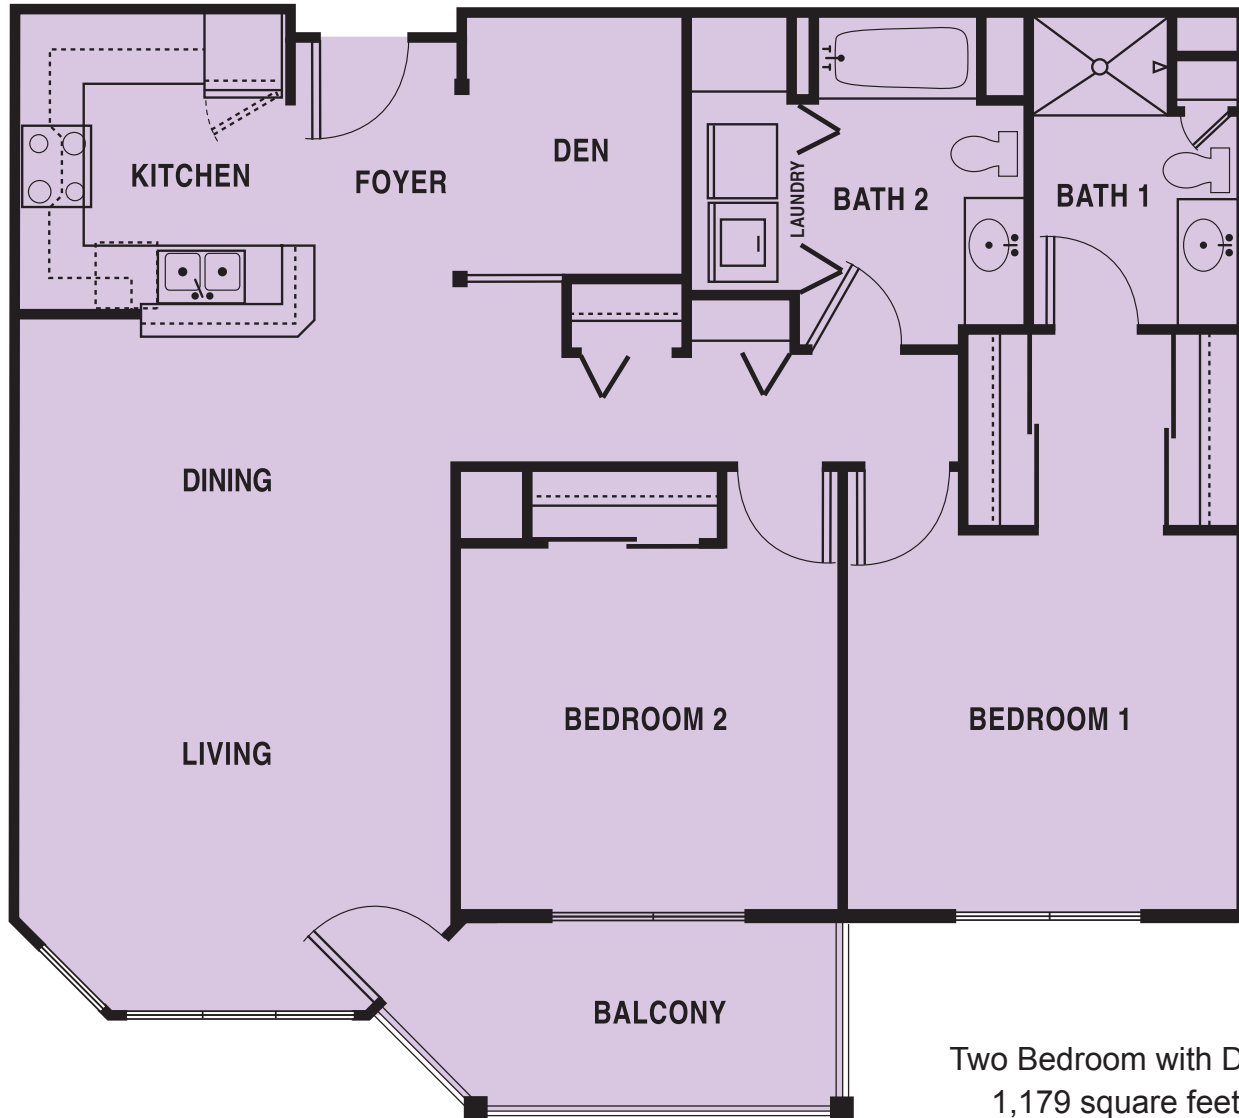

**The Lisbon**

Two Bedroom with Den  
1,179 square feet

This graphic represents the typical floor plan design for this model.  
Slight variances do occur depending on the location in the building.