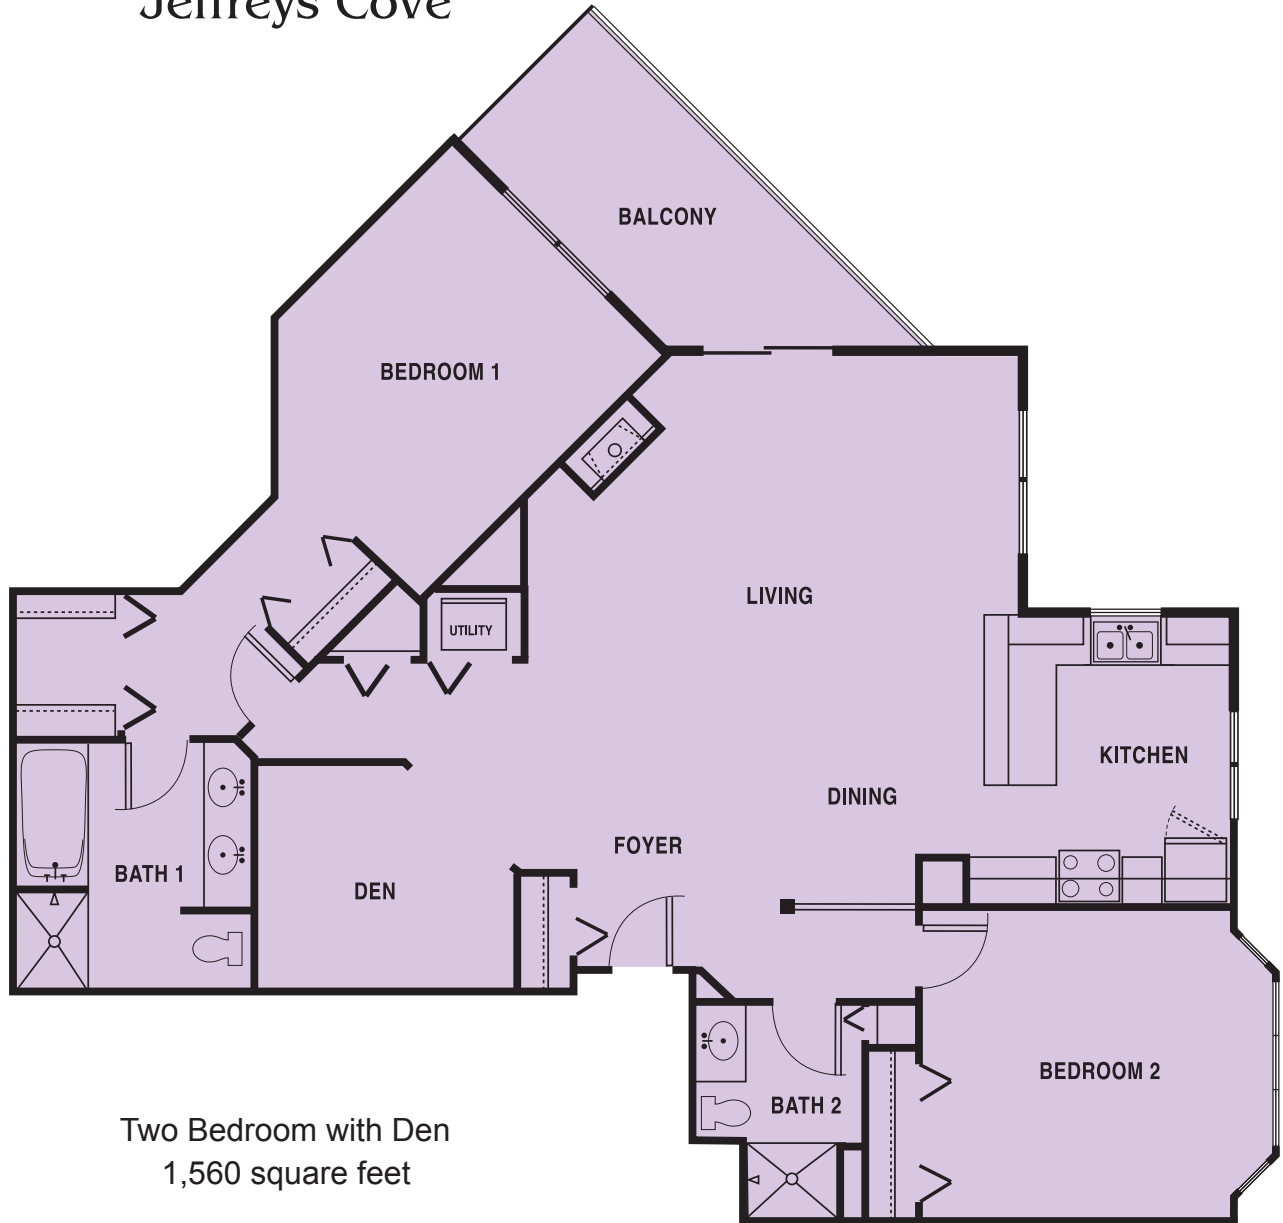

Jeffreys Cove

Two Bedroom with Den
1,560 square feet

This graphic represents the typical floor plan design for this model. Slight variances do occur depending on the location in the building.