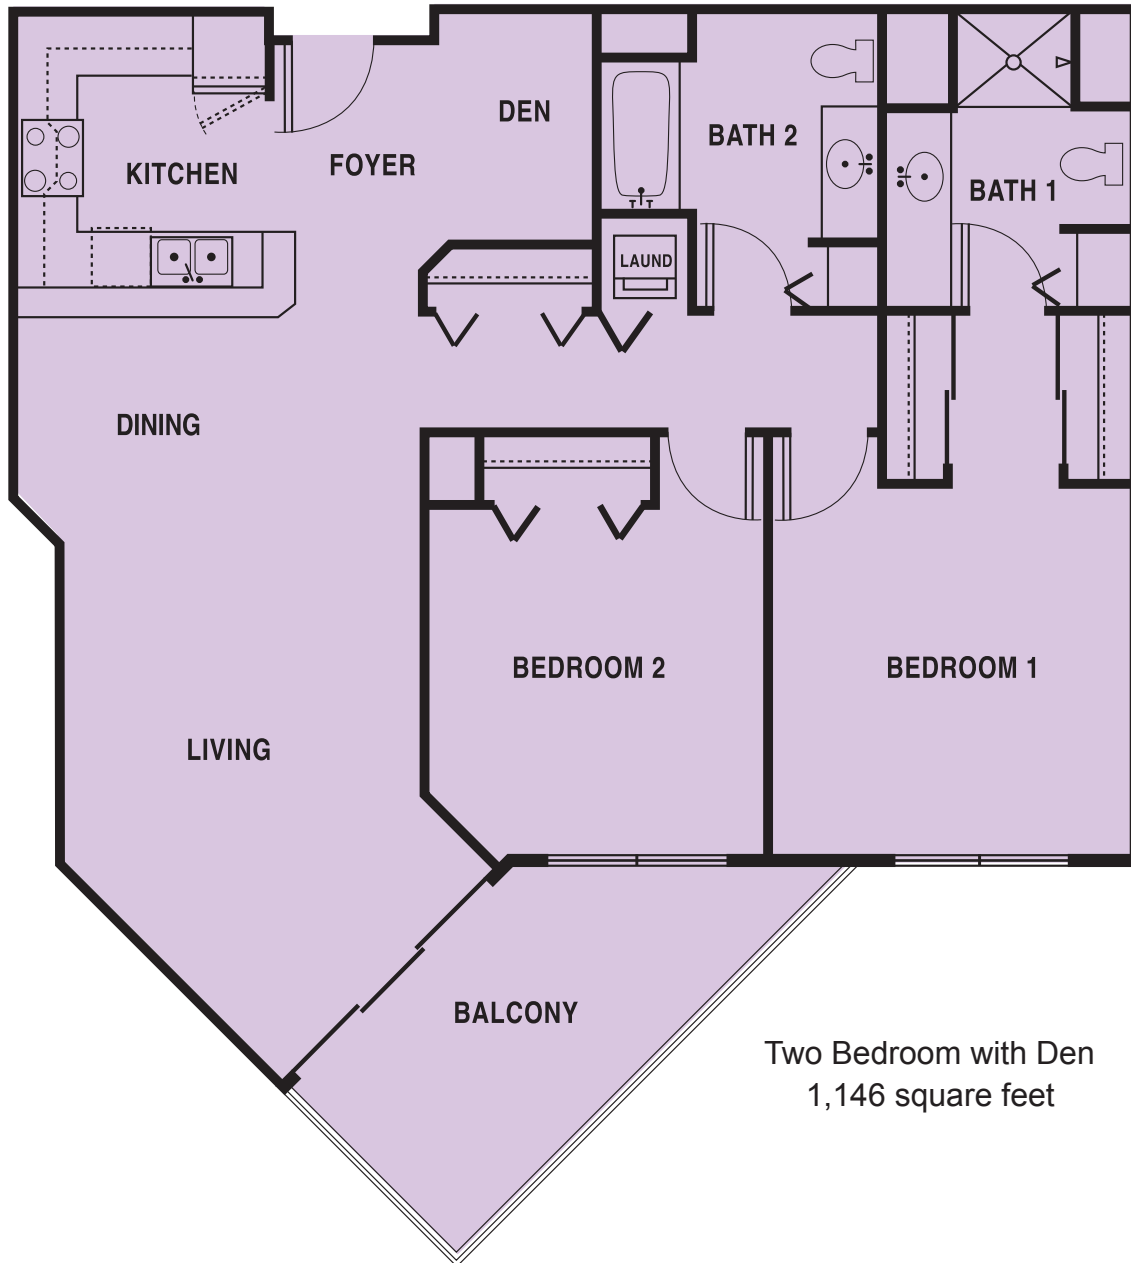

The Istanbul

Two Bedroom with Den
1,146 square feet

This graphic represents the typical floor plan design for this model. Slight variances do occur depending on the location in the building.