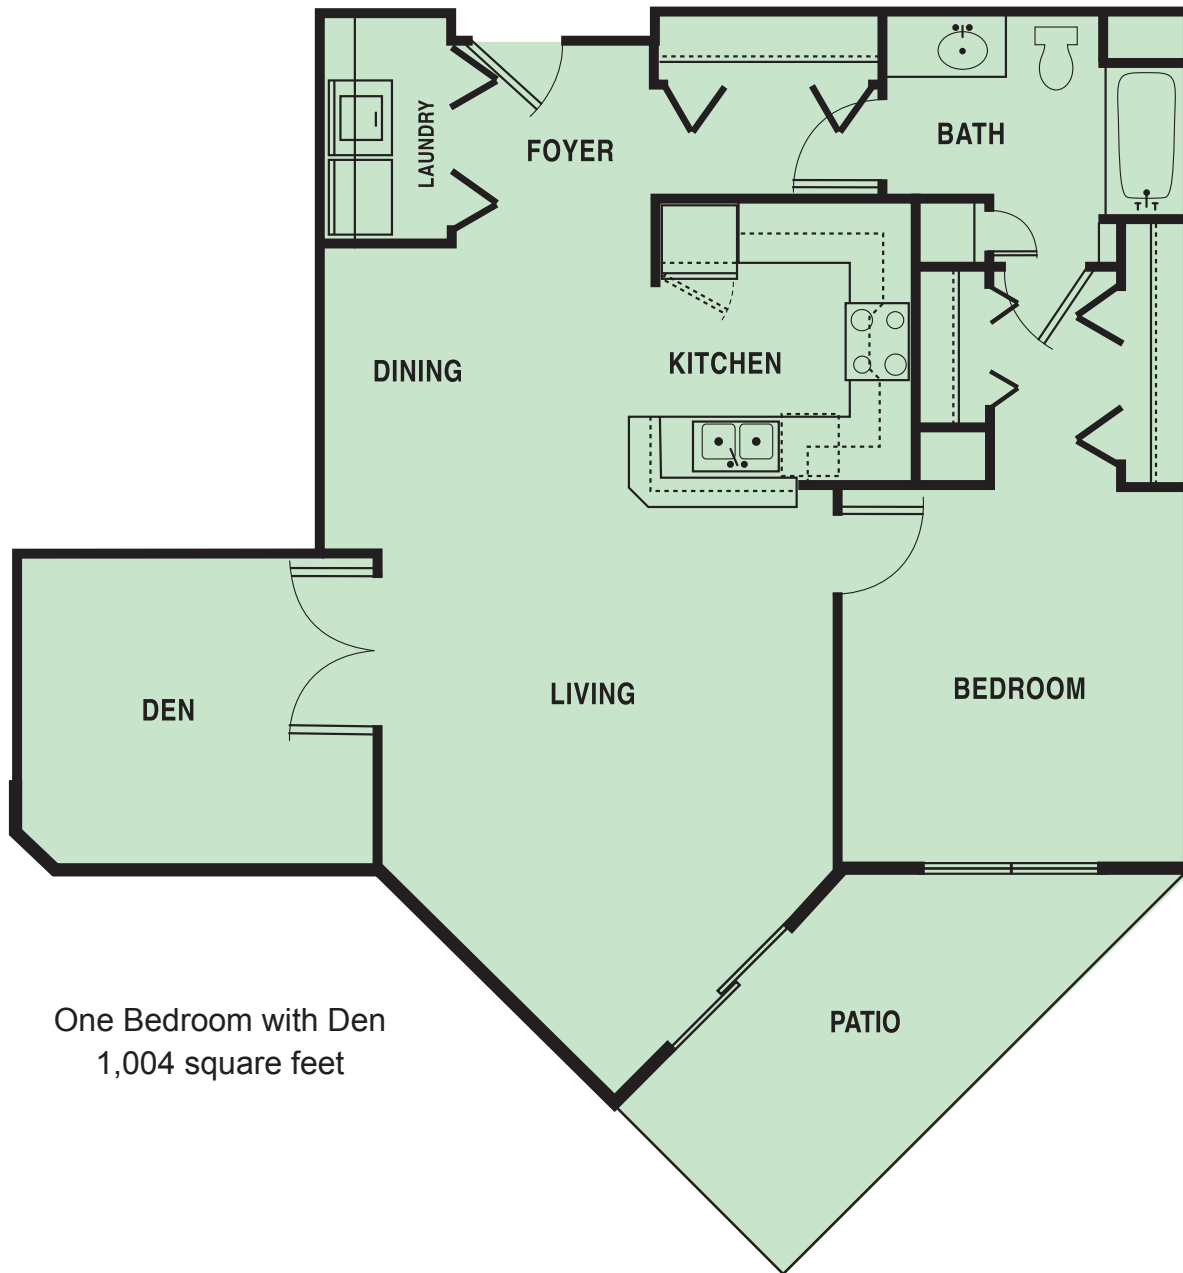

The Fleetwood

One Bedroom with Den
1,004 square feet

This graphic represents the typical floor plan design for this model. Slight variances do occur depending on the location in the building.