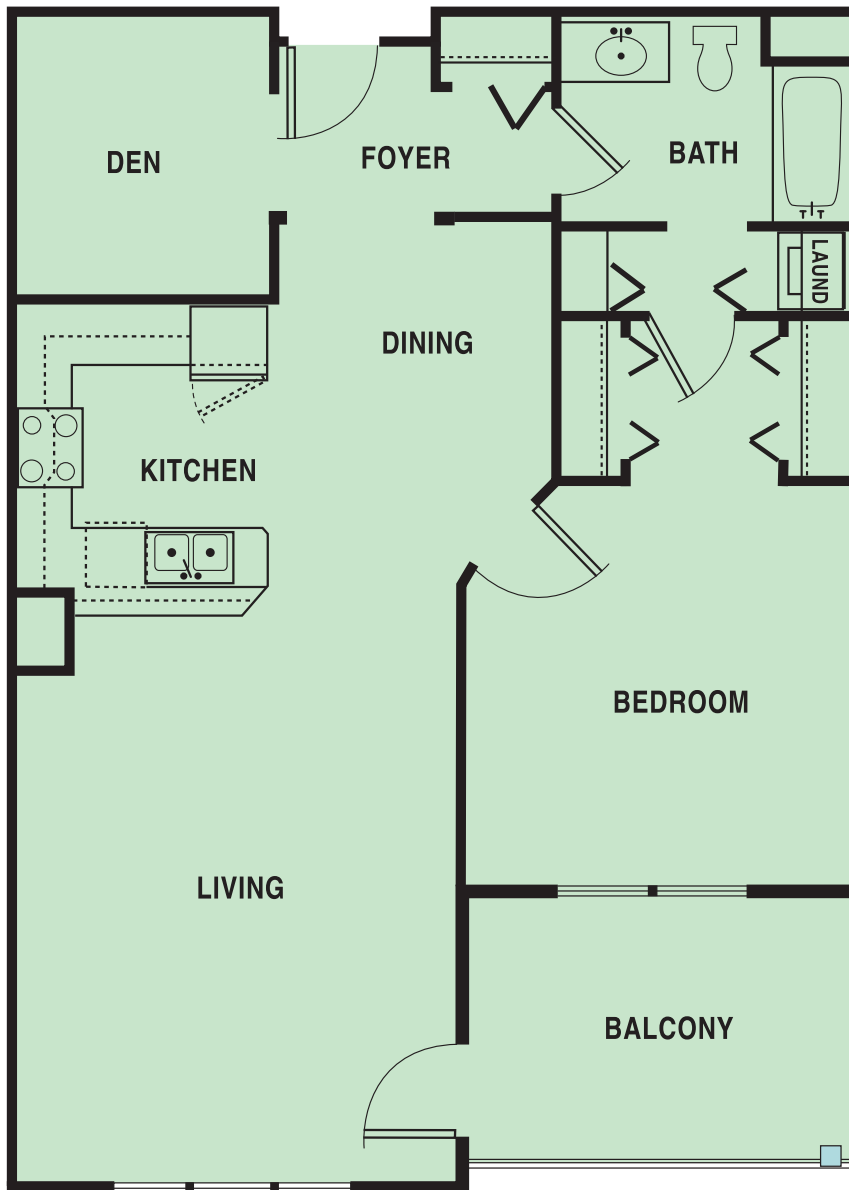

The Eden

One Bedroom with Den

958 square feet

This graphic represents the typical floor plan design for this model. Slight variances do occur depending on the location in the building.