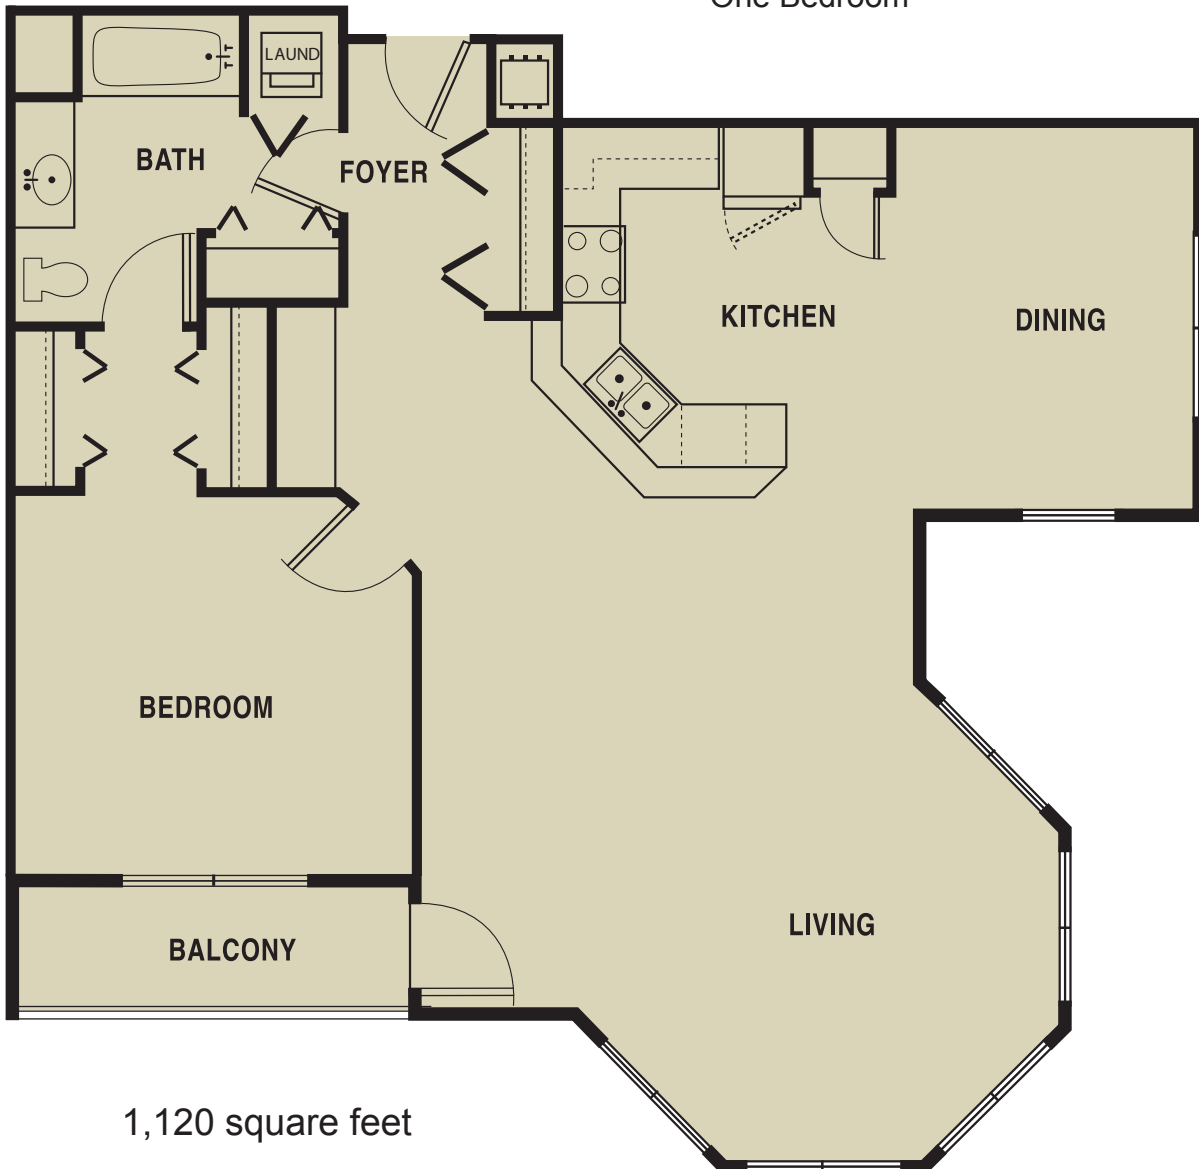

The Dublin

One Bedroom

1,120 square feet

This graphic represents the typical floor plan design for this model. Slight variances do occur depending on the location in the building.